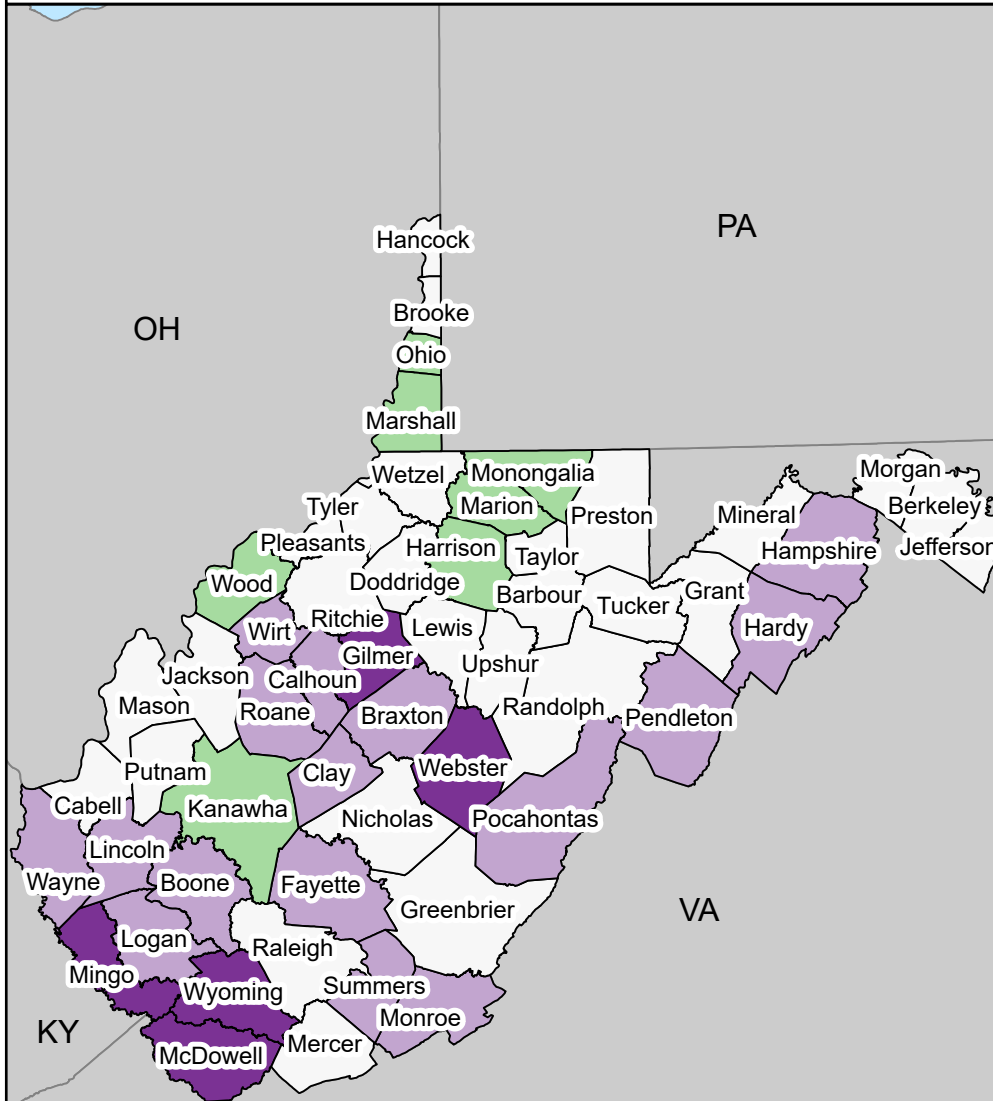

Community Resilience (2020) State of West Virginia

**Hazards Vulnerability &
Resilience Institute**
UNIVERSITY OF SOUTH CAROLINA

County Comparison within the Nation

County Comparison within the State

Baseline Resilience Indicators for Communities (BRIC) 2020