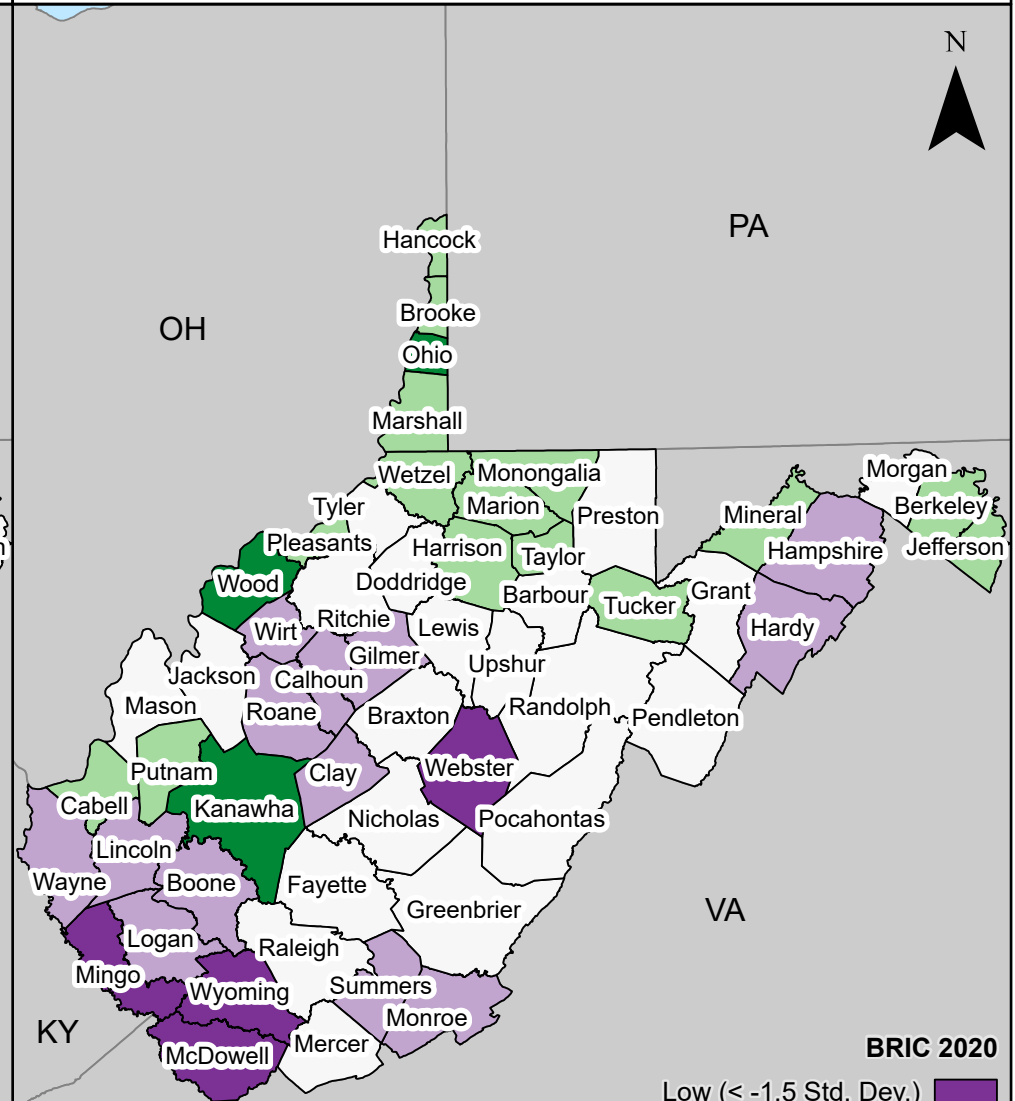

Community Resilience (2020) State of West Virginia

**Hazards Vulnerability &
Resilience Institute**
UNIVERSITY OF SOUTH CAROLINA

County Comparison within the Nation

County Comparison within the State

Baseline Resilience Indicators for Communities (BRIC) 2020