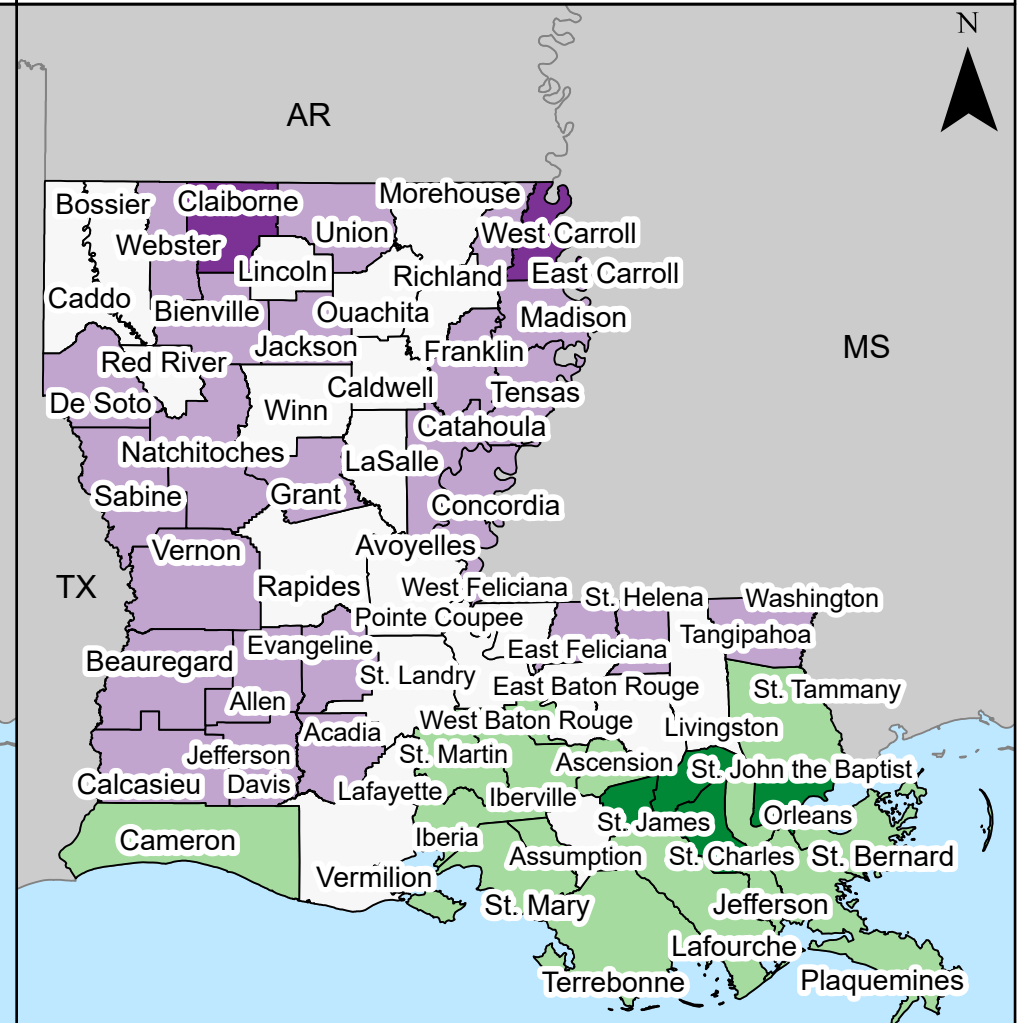

# Community Resilience (2020) State of Louisiana

**Hazards Vulnerability &  
Resilience Institute**  
UNIVERSITY OF SOUTH CAROLINA

County Comparison within the Nation

County Comparison within the State

Baseline Resilience Indicators for Communities (BRIC) 2020