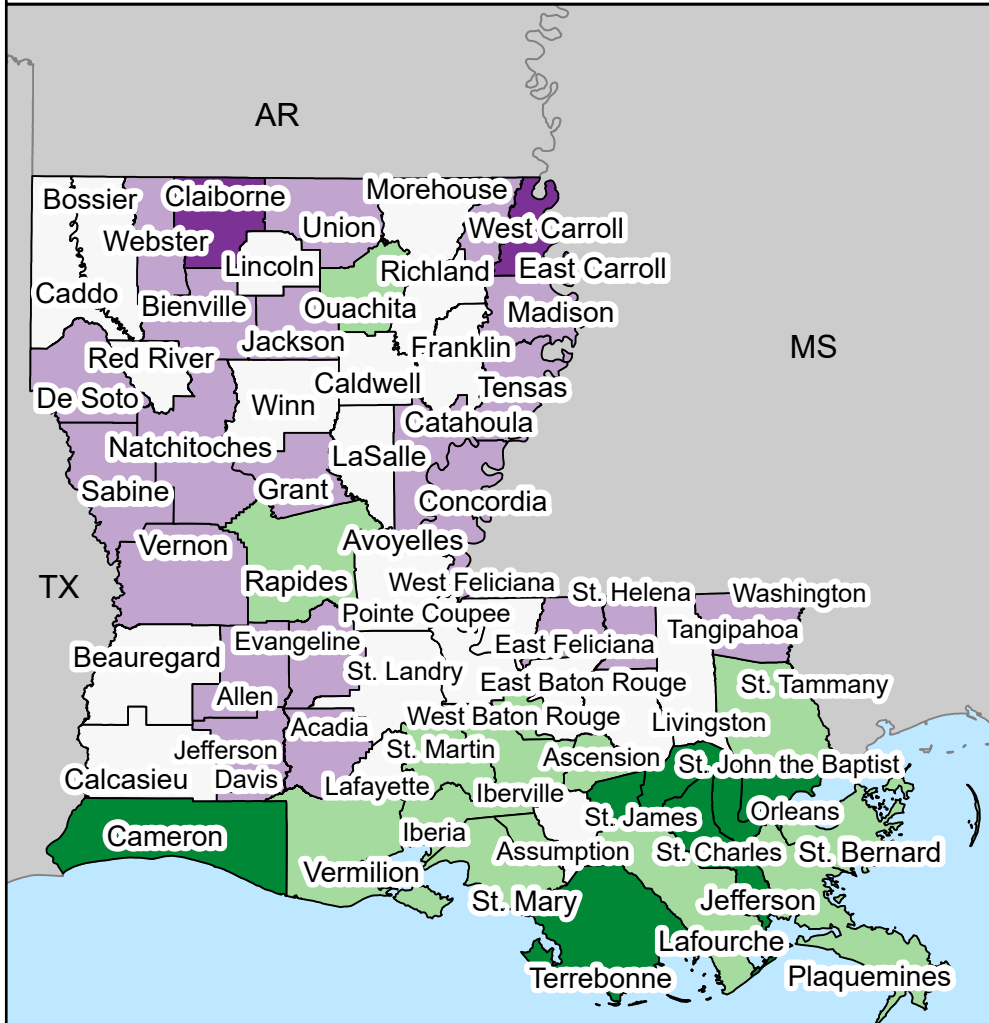

# Community Resilience (2020) State of Louisiana

**Hazards Vulnerability &  
Resilience Institute**  
UNIVERSITY OF SOUTH CAROLINA

County Comparison within the Nation

County Comparison within the State

Baseline Resilience Indicators for Communities (BRIC) 2020