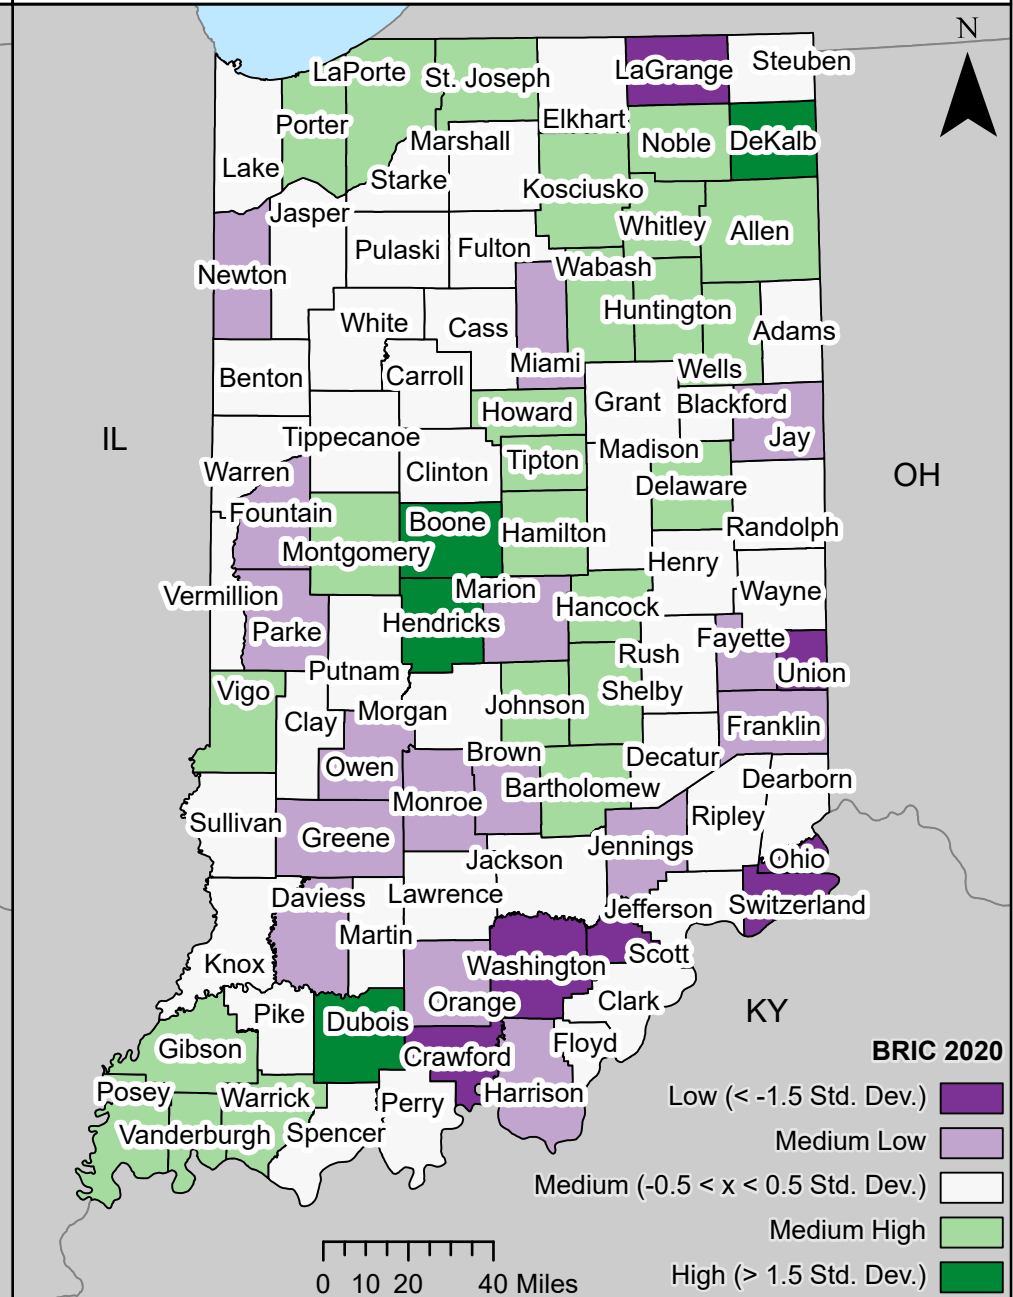

# Community Resilience (2020) State of Indiana

**Hazards Vulnerability &  
Resilience Institute**  
UNIVERSITY OF SOUTH CAROLINA

County Comparison within the Nation

County Comparison within the State

Baseline Resilience Indicators for Communities (BRIC) 2020