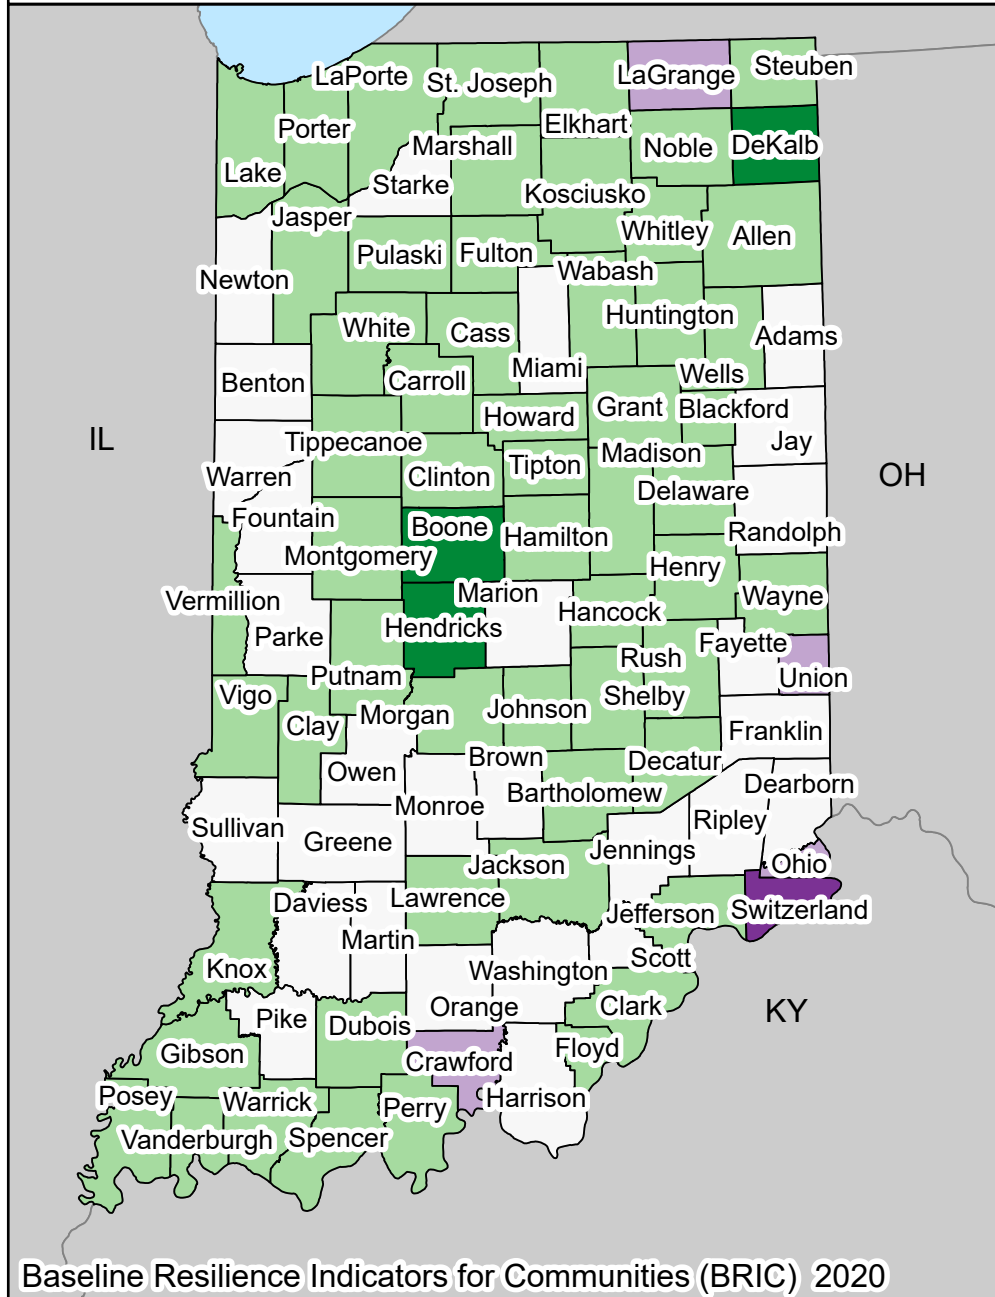

# Community Resilience (2020) State of Indiana

**Hazards Vulnerability &  
Resilience Institute**  
UNIVERSITY OF SOUTH CAROLINA

County Comparison within the Nation

County Comparison within the State

Baseline Resilience Indicators for Communities (BRIC) 2020