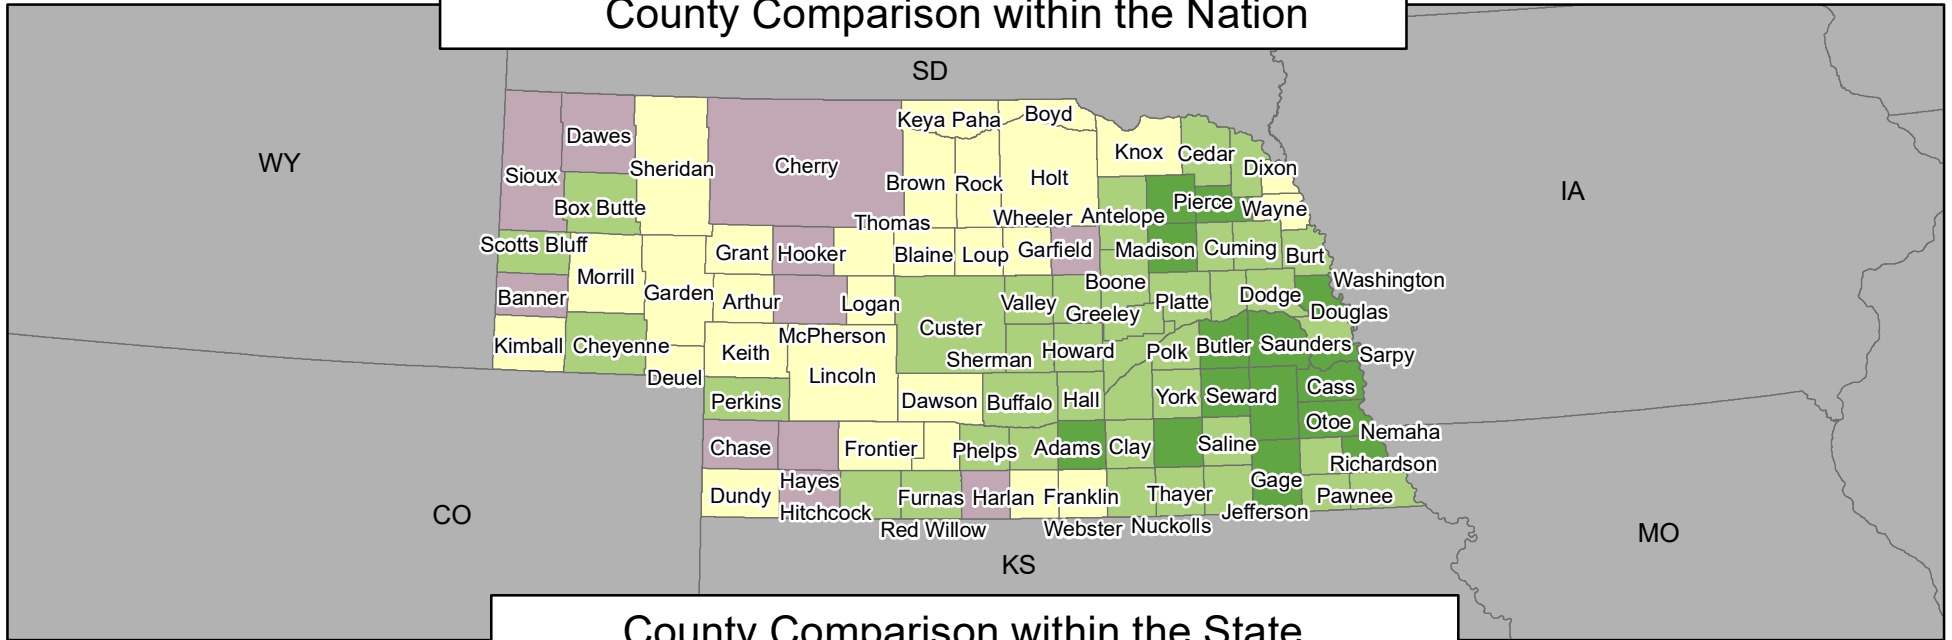

Community Resilience State of Nebraska

County Comparison within the Nation

County Comparison within the State

BRIC 2015

- Low (< -1.5 Std. Dev.)
- Medium Low
- Medium
- Medium High
- High (> 1.5 Std. Dev.)