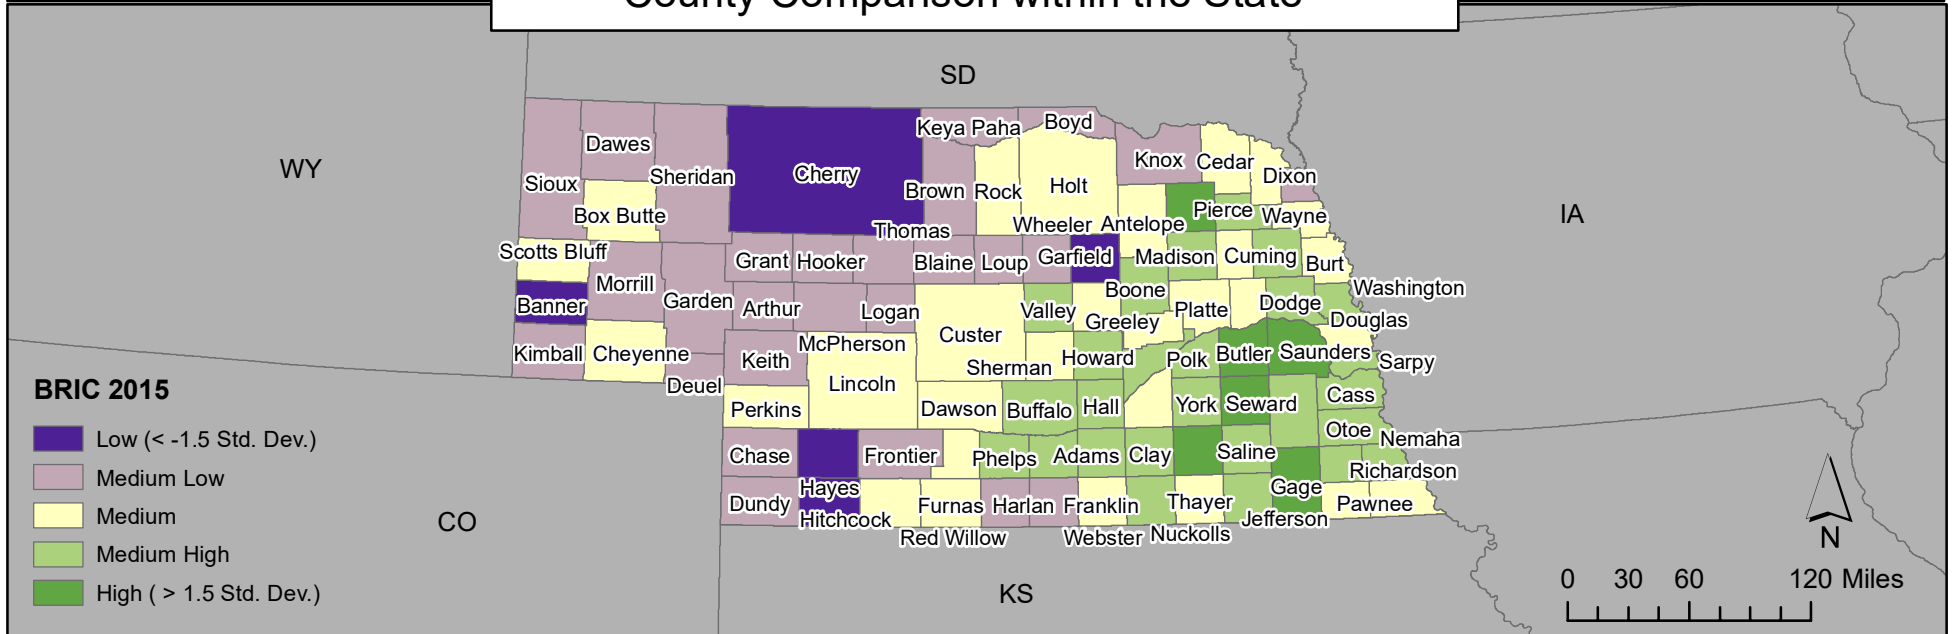

Community Resilience State of Nebraska

County Comparison within the Nation

County Comparison within the State

BRIC 2015

- Low (< -1.5 Std. Dev.)
- Medium Low
- Medium
- Medium High
- High (> 1.5 Std. Dev.)