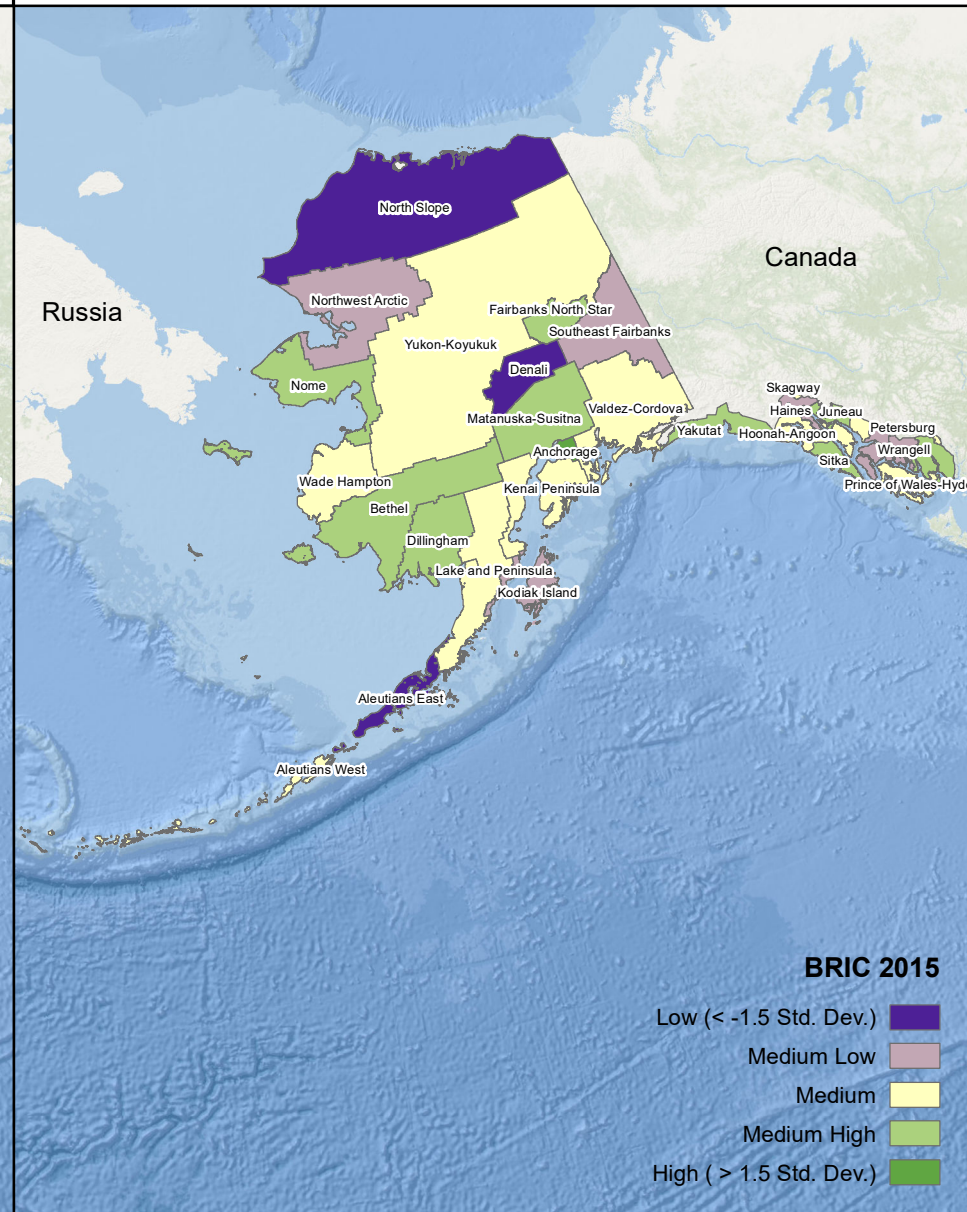

# Community Resilience State of Alaska

County Comparison within the Nation

County Comparison within the State

**BRIC 2015**

- Low (< -1.5 Std. Dev.) ■
- Medium Low ■
- Medium ■
- Medium High ■
- High (> 1.5 Std. Dev.) ■