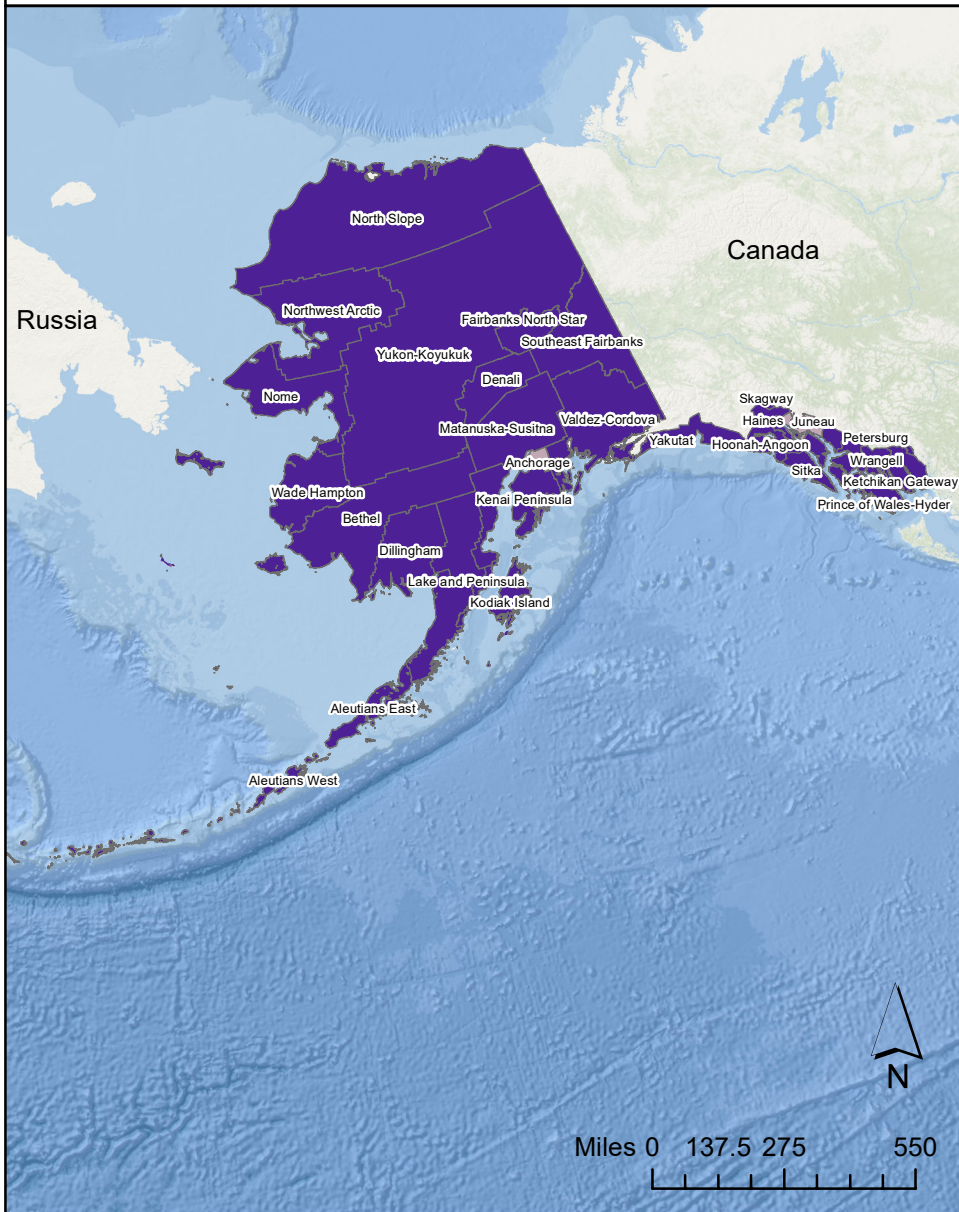

# Community Resilience State of Alaska

County Comparison within the Nation

County Comparison within the State

**BRIC 2015**

- Low (< -1.5 Std. Dev.) ■
- Medium Low ■
- Medium ■
- Medium High ■
- High (> 1.5 Std. Dev.) ■