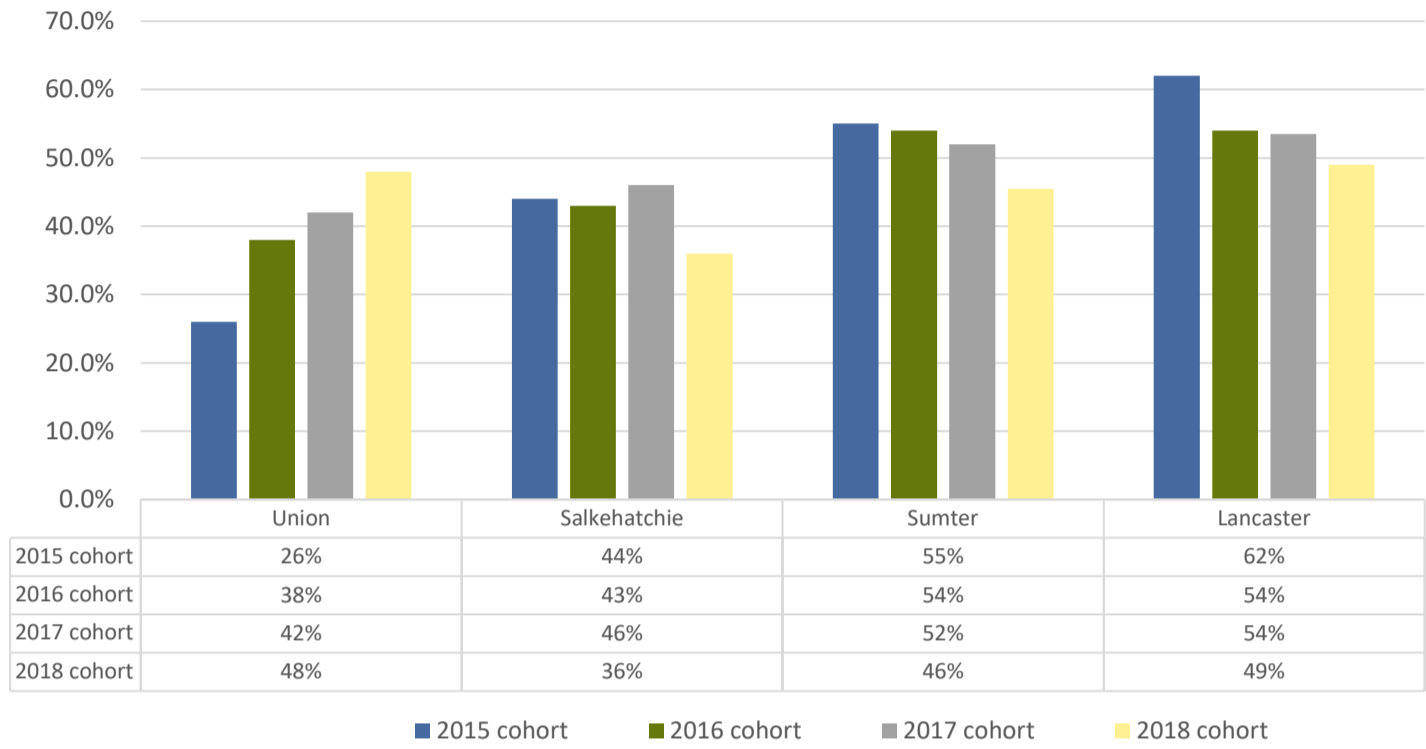

First Year Retention Rates First-time Full-Time Cohorts at Palmetto College Campuses

Source: IPEDS